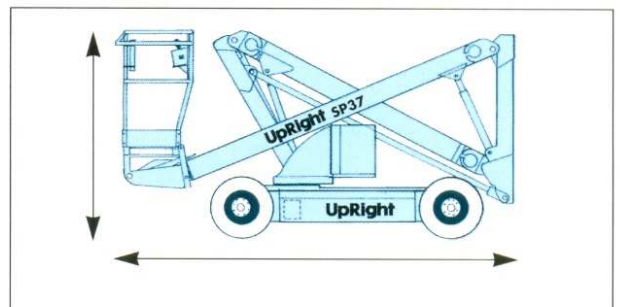

SPECIFICATIONS

Maximum working height	13.3m.
Max. platform floor height	11.3m.
Max. working outreach	6.1m.
Clearance at max. outreach	5.6m.
Platform capacity	215 kg
Platform dimensions (inside handrails)	0.6 x 1.2m.
Stowed dimensions - width	1.50m.
- length	3.86m.
- height	1.98m.
Wheelbase	2.0m.
Ground clearance	140mm
Maximum departure angle	12°
Inside turning radius	2.20m.
Outside turning radius	4.10m.
Travel speed stowed	4.25 kmh
Travel speed elevated	0.48 kmh
Maximum gradeability	36% (20°)
Gross Weight	3207 kg
Controls	One-hand proportional joystick emergency boom controls at chassis
Power source	48 volt DC (8 x 6v 220 Ah batteries)
Drive system	'Posi-Trac' Direct electric drive of rear wheels via 2 x 4 PS motors wired in parallel. Motor control unit gives smooth operation and long battery life between charges
Wheels/Tyres	400mm dia steel disc wheels with solid all-surface tyres

OPTIONS

- Non-marking tyres
- Flashing amber beacon
- Bi-energy DC & Diesel with independent AC power source
- Power cable to platform

This product is available with the CE Mark confirming compliance with all relevant European Machinery Directives

Manufactured by
UpRight

EUROPE (353) 1- 2853333

Pottery Road, Dun Laoire, Ireland.

USA (800) 926-5438

1775 Park St., Selma, CA 93662.