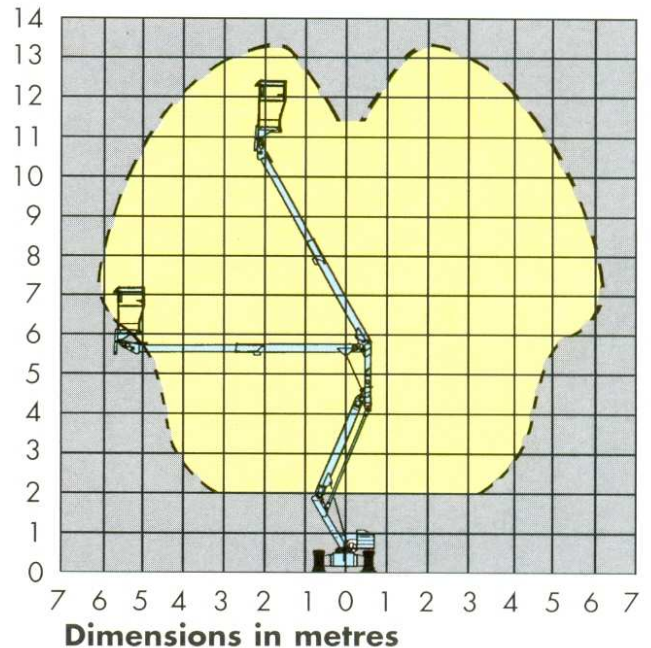

SPECIFICATIONS

Maximum working height	13.3m.
Max. platform floor height	11.3m.
Max. working outreach	6.1m.
Clearance at max. outreach	5.6m.
Platform capacity	215 kg
Platform dimensions (inside handrails)	0.6 x 1.2m.
Stowed dimensions - width	1.50m.
- length	3.86m.
- height	1.98m.
Wheelbase	2.0m.
Ground clearance	140mm
Maximum departure angle	12°
Inside turning radius	2.20m.
Outside turning radius	4.10m.
Travel speed stowed	4.25 kmh
Travel speed elevated	0.48 kmh
Maximum gradeability	36% (20°)
Gross Weight	3207 kg
Controls	One-hand proportional joystick emergency boom controls at chassis
Power source	48 volt DC (8 x 6v 220 Ah batteries)
Drive system	'Posi-Trac' Direct electric drive of rear wheels via 2 x 4 PS motors wired in parallel. Motor control unit gives smooth operation and long battery life between charges
Wheels/Tyres	400mm dia steel disc wheels with solid all-surface tyres

OPTIONS

- Non-marking tyres
- Flashing amber beacon
- Bi-energy DC & Diesel with independent AC power source
- Power cable to platform

This product is available with the CE Mark confirming compliance with all relevant European Machinery Directives

Manufactured by
UpRight

EUROPE (353) 1- 2853333

Pottery Road, Dun Laoire, Ireland.

USA (800) 926-5438

1775 Park St., Selma, CA 93662.