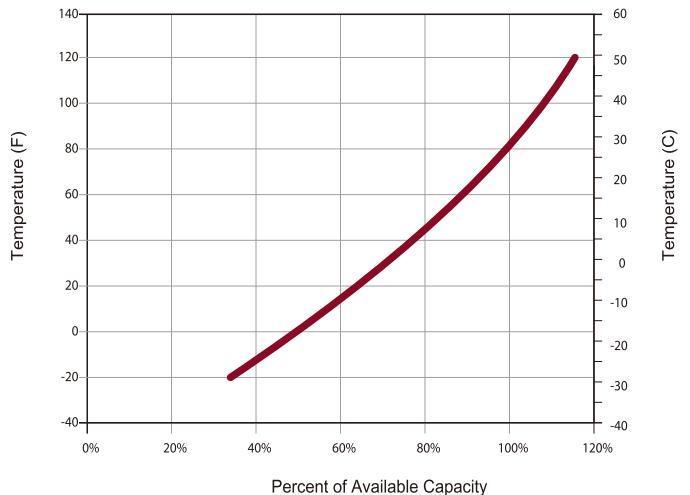

The deep cycle battery is flooded and then it needs watering after used to ensure enough water to cover the plates of each battery. The deep cycle battery is mainly used in golf carts, Scrubber/Sweeper/floor Machine, Richshaw, Tricycle, and other electric vehicles.

## Performance & Capacity

**DISCHARGE PERFORMANCE**

**PERCENT CAPACITY VS. TEMPERATURE**